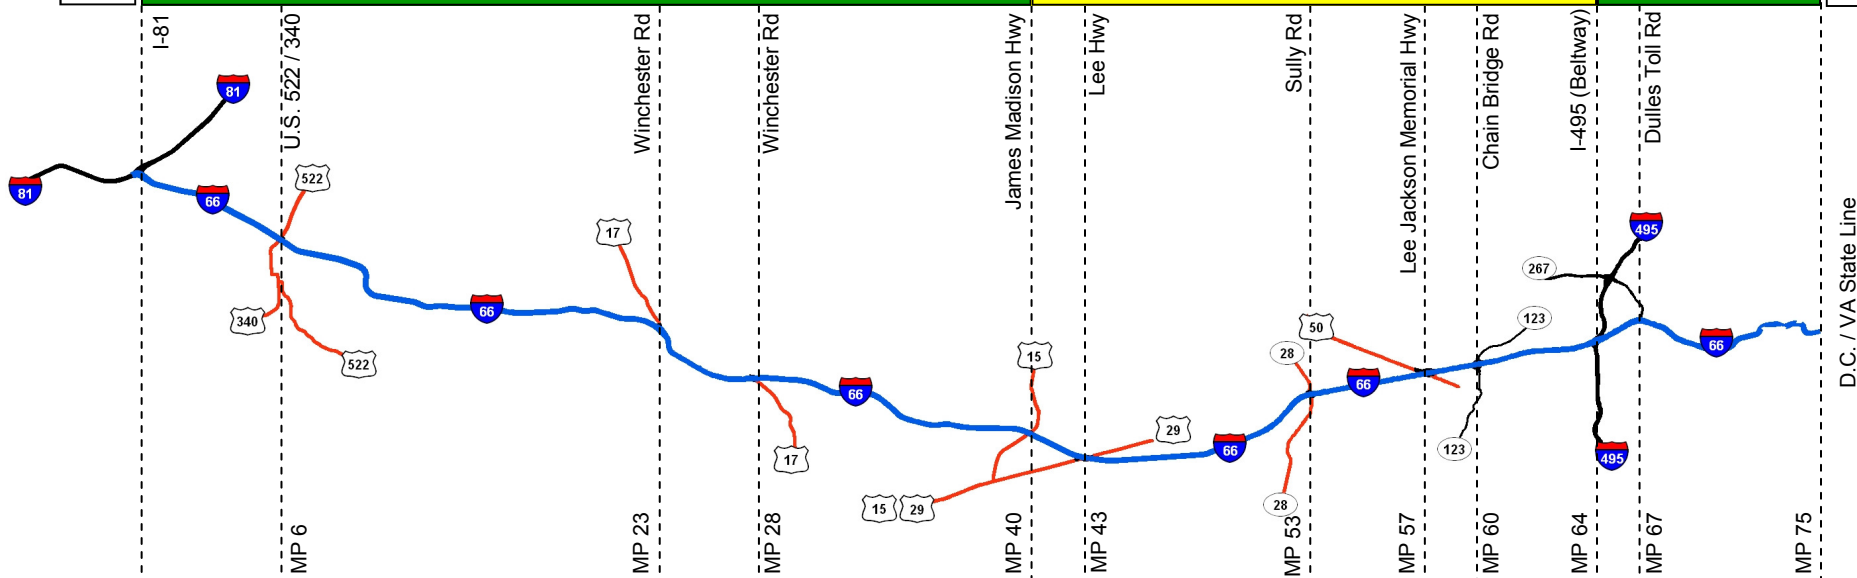

# I-66 in Virginia

- No Historical Holiday Congestion Detected
- Moderate Congestion (Average speeds 1—10 mph below posted speed limit)
- Heavy Congestion (Average speeds > 10 mph below posted speed limit)
- Routes not notated have no holiday congestion data available

← WESTBOUND

<b>WED</b>		<b>11AM—6PM</b>	<b>12PM—4PM</b>	<b>WED</b>
<b>THU</b>				<b>THU</b>
<b>FRI</b>				<b>FRI</b>
<b>SAT</b>		<b>4PM—6PM</b>		<b>SAT</b>
<b>SUN</b>		<b>5PM—6PM</b>		<b>SUN</b>

<b>WED</b>		<b>6AM—11AM</b>		<b>WED</b>
<b>THU</b>				<b>THU</b>
<b>FRI</b>				<b>FRI</b>
<b>SAT</b>		<b>2 PM—7PM</b>		<b>SAT</b>
<b>SUN</b>		<b>11AM—6PM</b>		<b>SUN</b>

EASTBOUND →