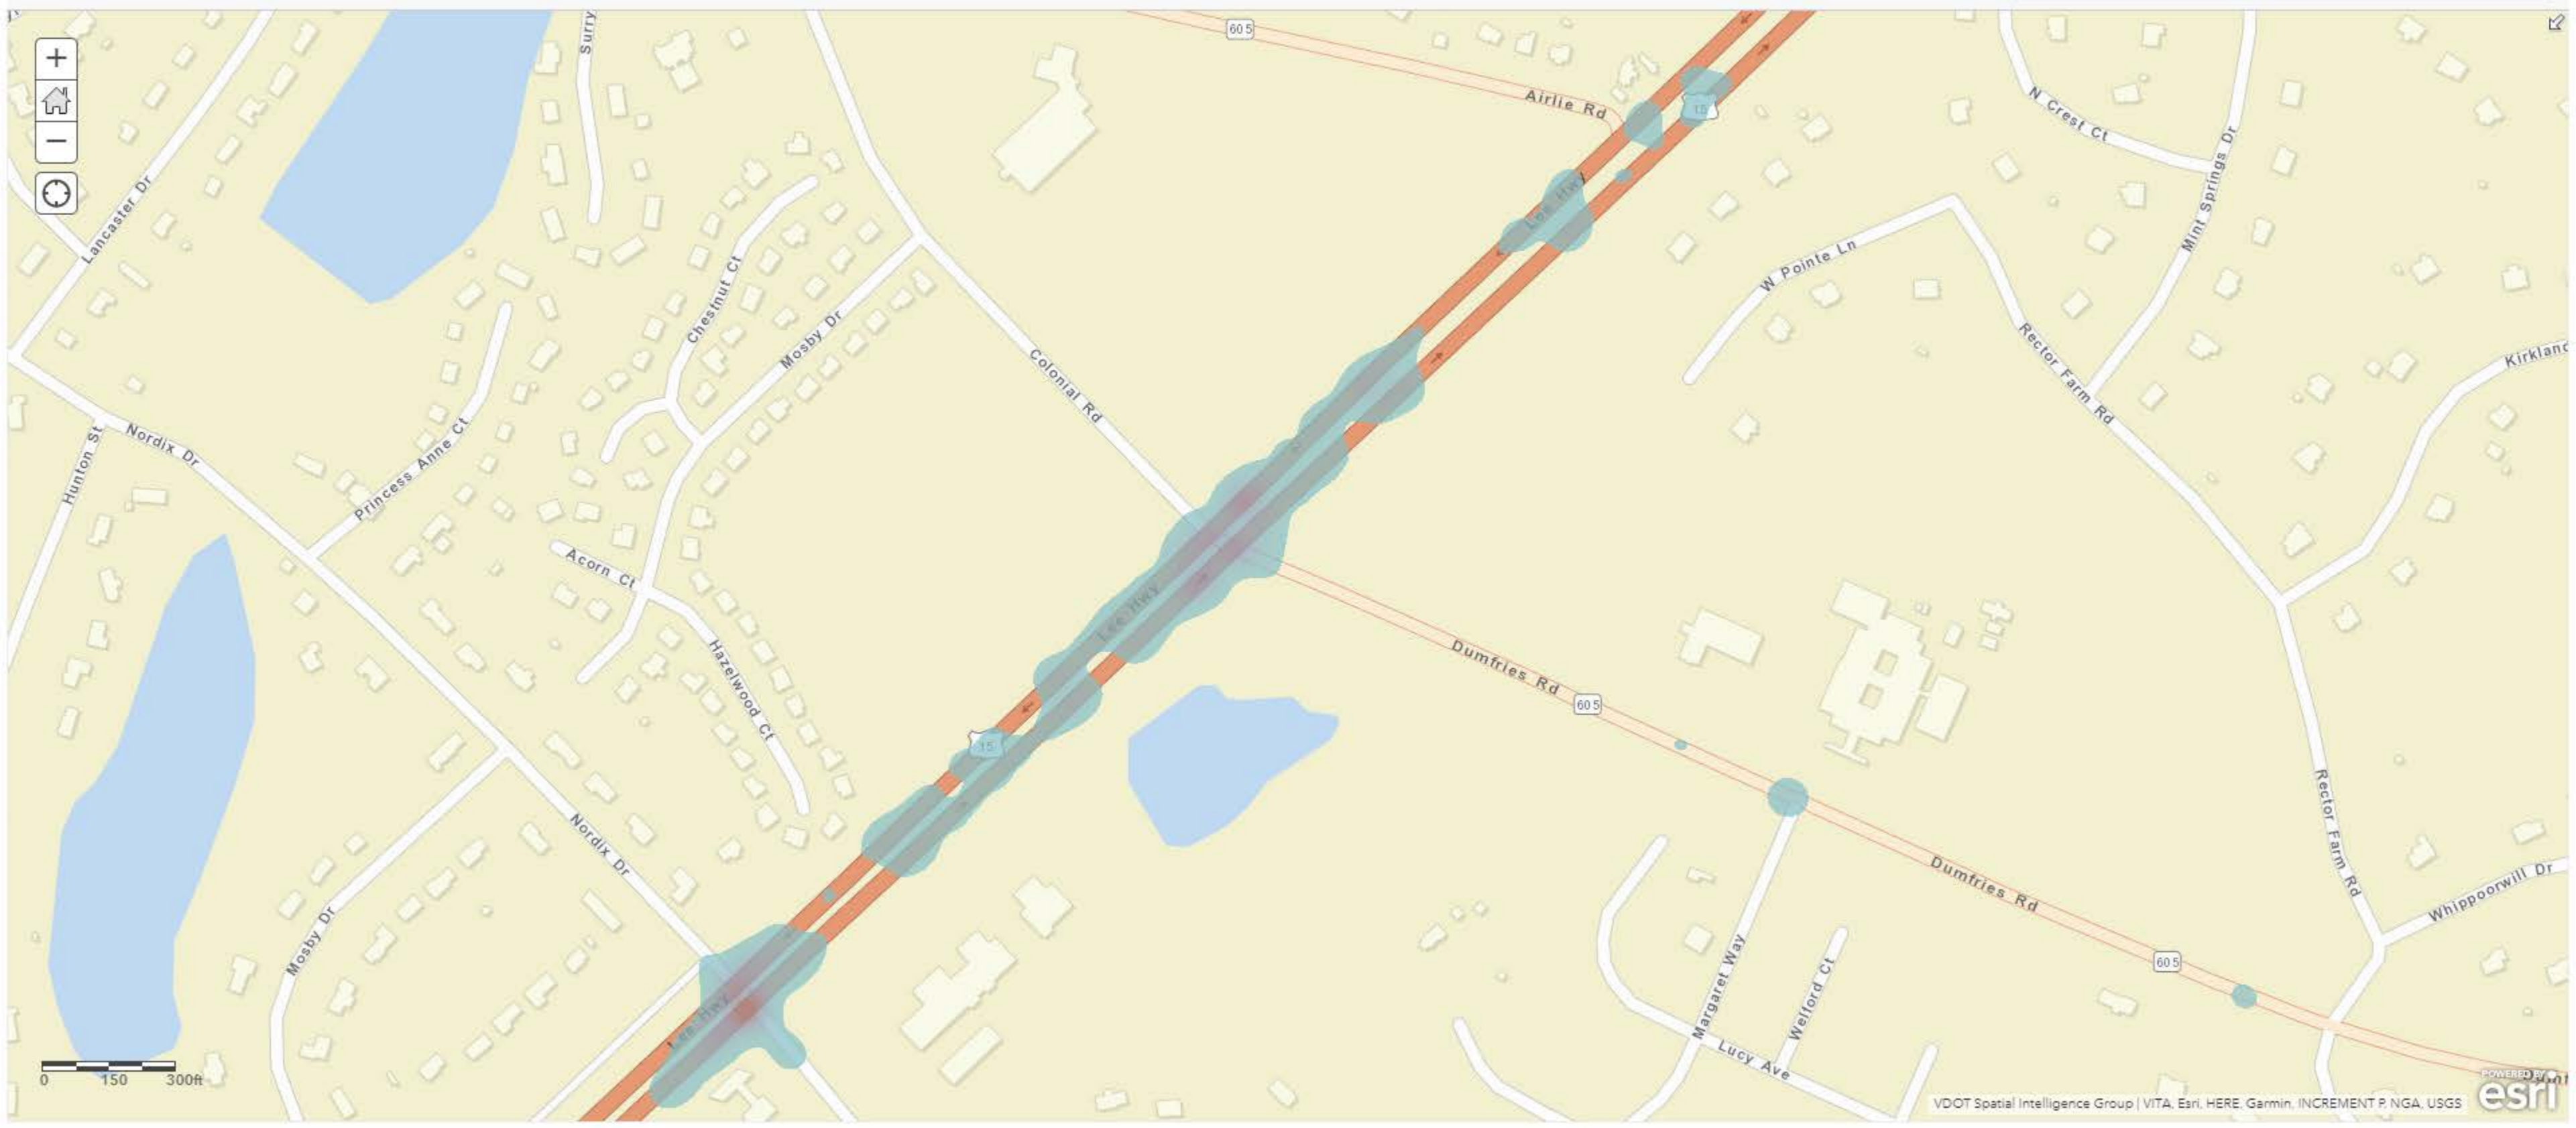

0 150 300ft

Details | Edit | Basemap | Share | Print | Measure | Find address or place

0 150 300ft