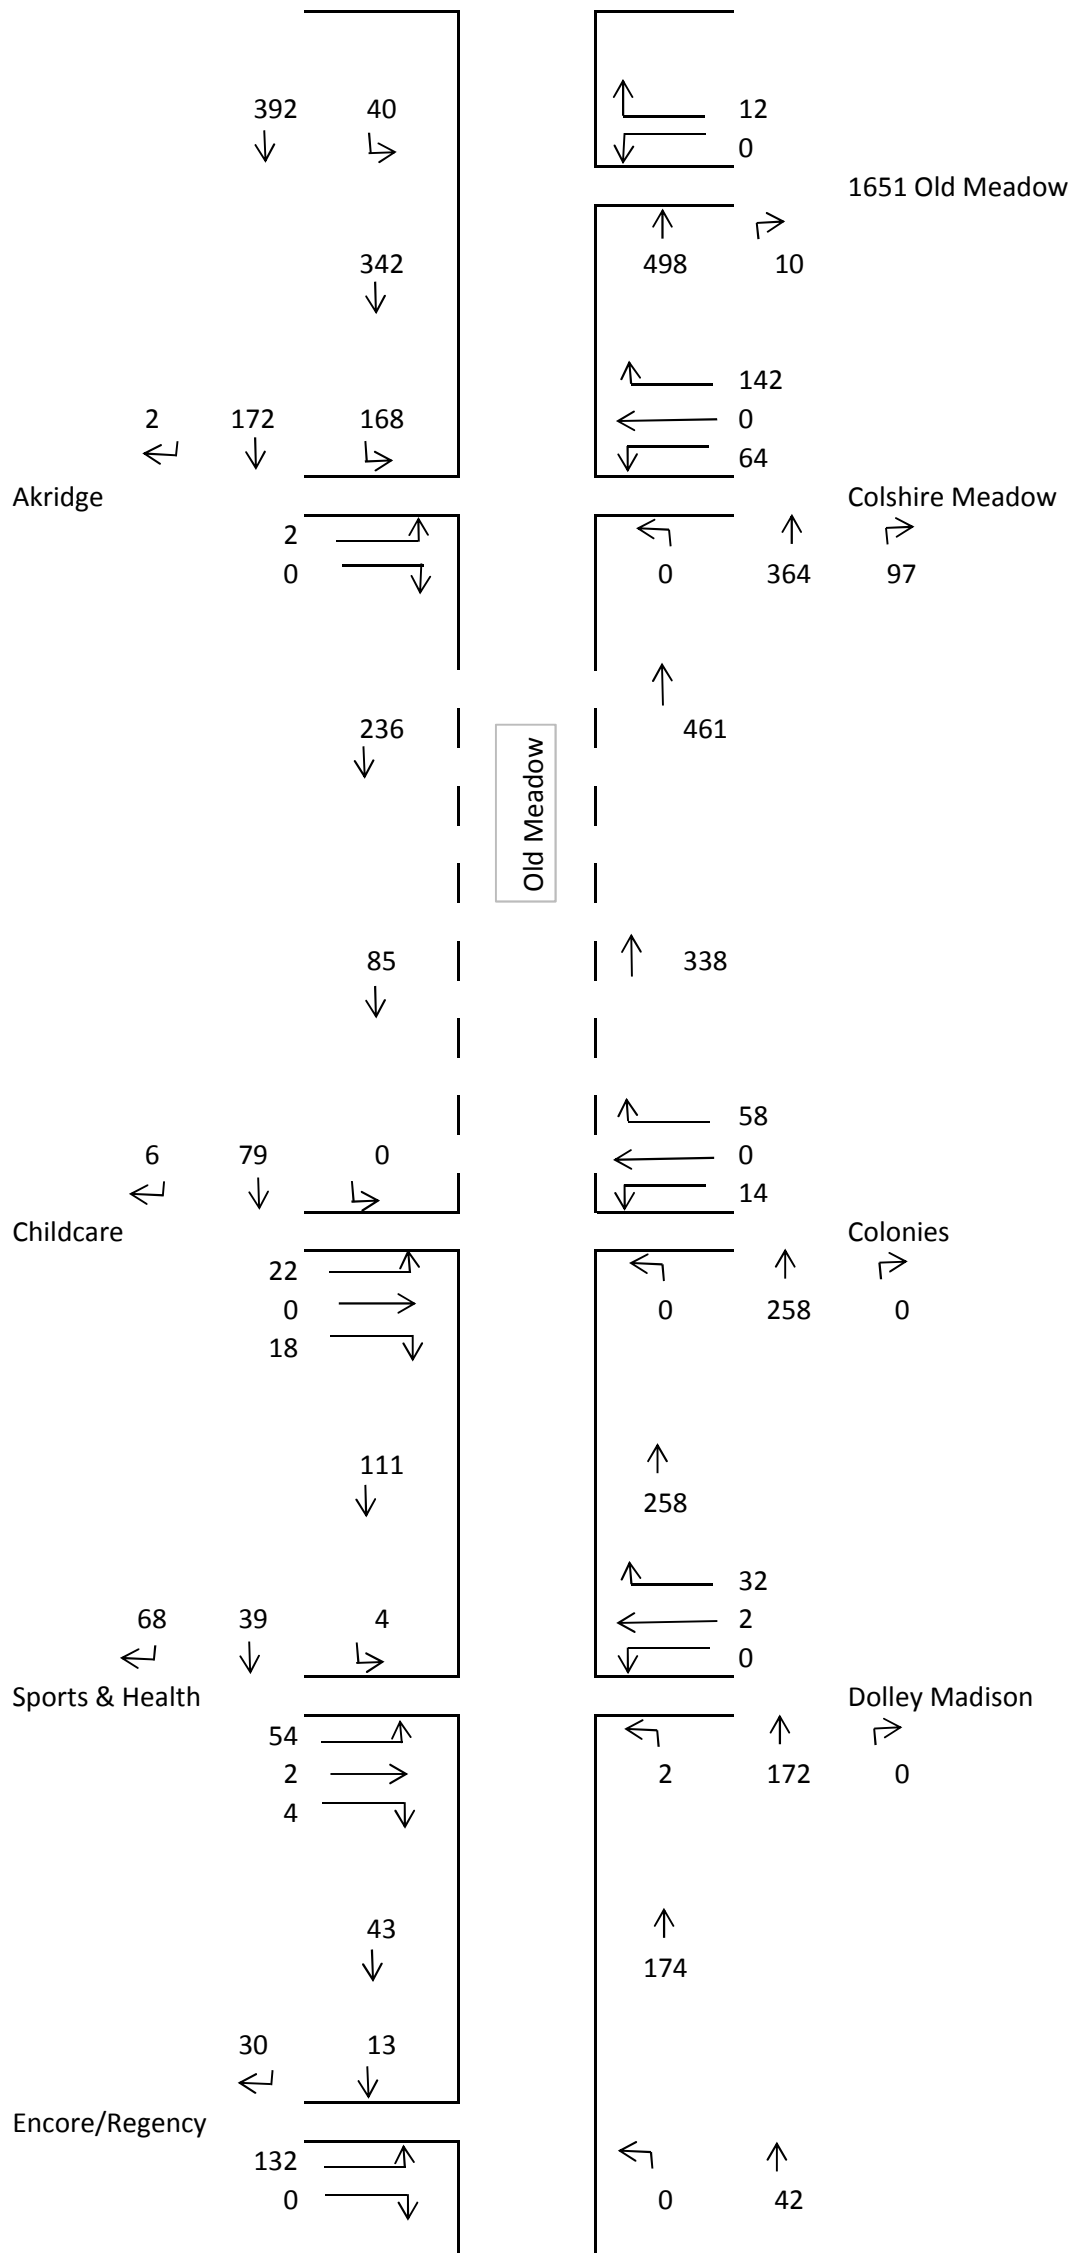

AM Peak Hour 8:15 - 9:15 AM  
12/7/2017

Dolley Madison Boulevard (Route 123)

PM Peak Hour 4:30 - 5:30 PM  
12/7/2017