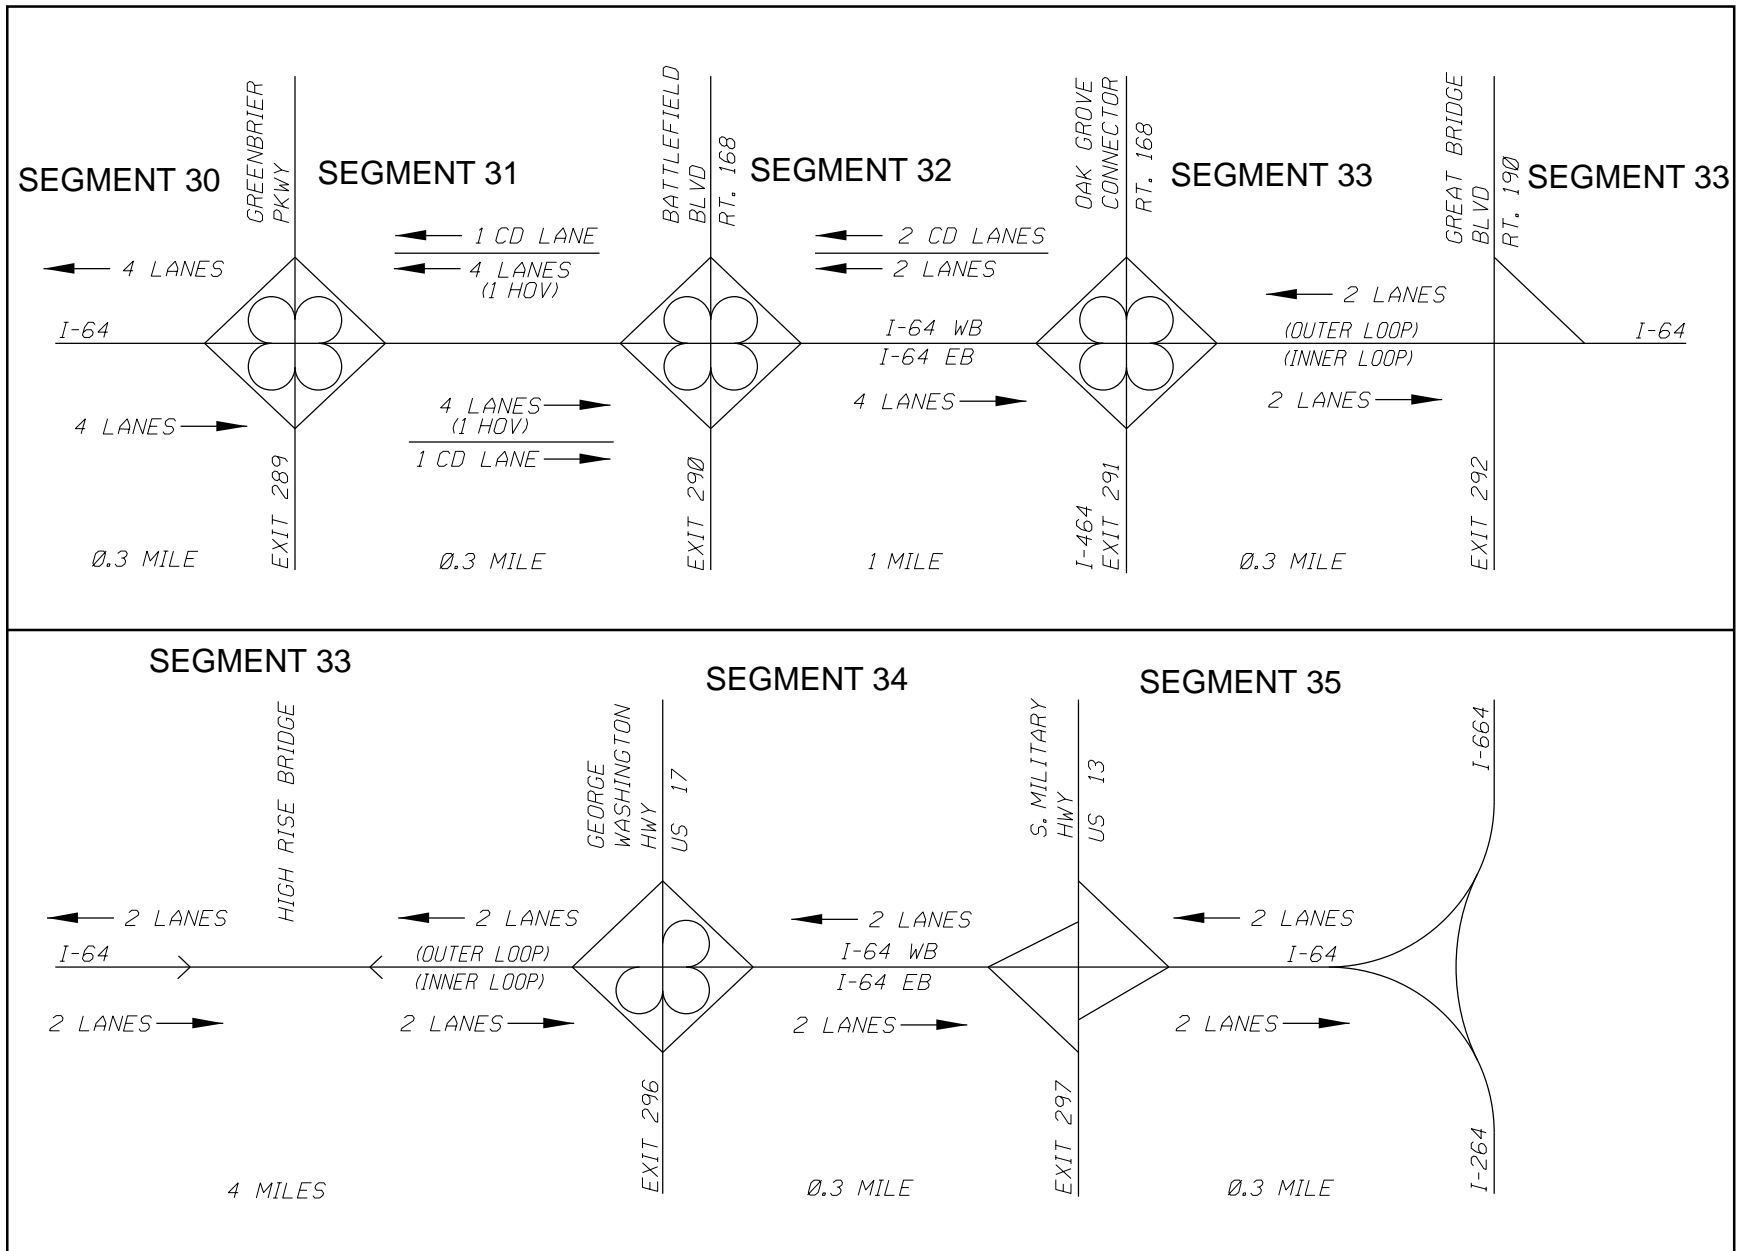

Interstate 64 - Exit 220 through Exit 247

Interstate 64 - Exit 247 through Exit 263

Interstate 64 - Exit 264 through Exit 274

Interstate 64 - Exit 276 through Exit 286

Interstate 64 - Exit 289 through Exit 299

Interstate 95 - North Carolina State Line through Exit 13

Interstate 95 - Exit 17 through Exit 33

Interstate 264 - I-64 / I-664 through Exit 7

Interstate 264 - Exit 8 through Exit 14

Interstate 264 - Exit 15 through Exit 22

Interstate 464 - Exit 1 through Exit 6

Interstate 564 - I-64 through Admiral Taussig Blvd

Interstate 664 - Exit 1 through Exit 7

Interstate 664 - Exit 8 through I-64 / I-264