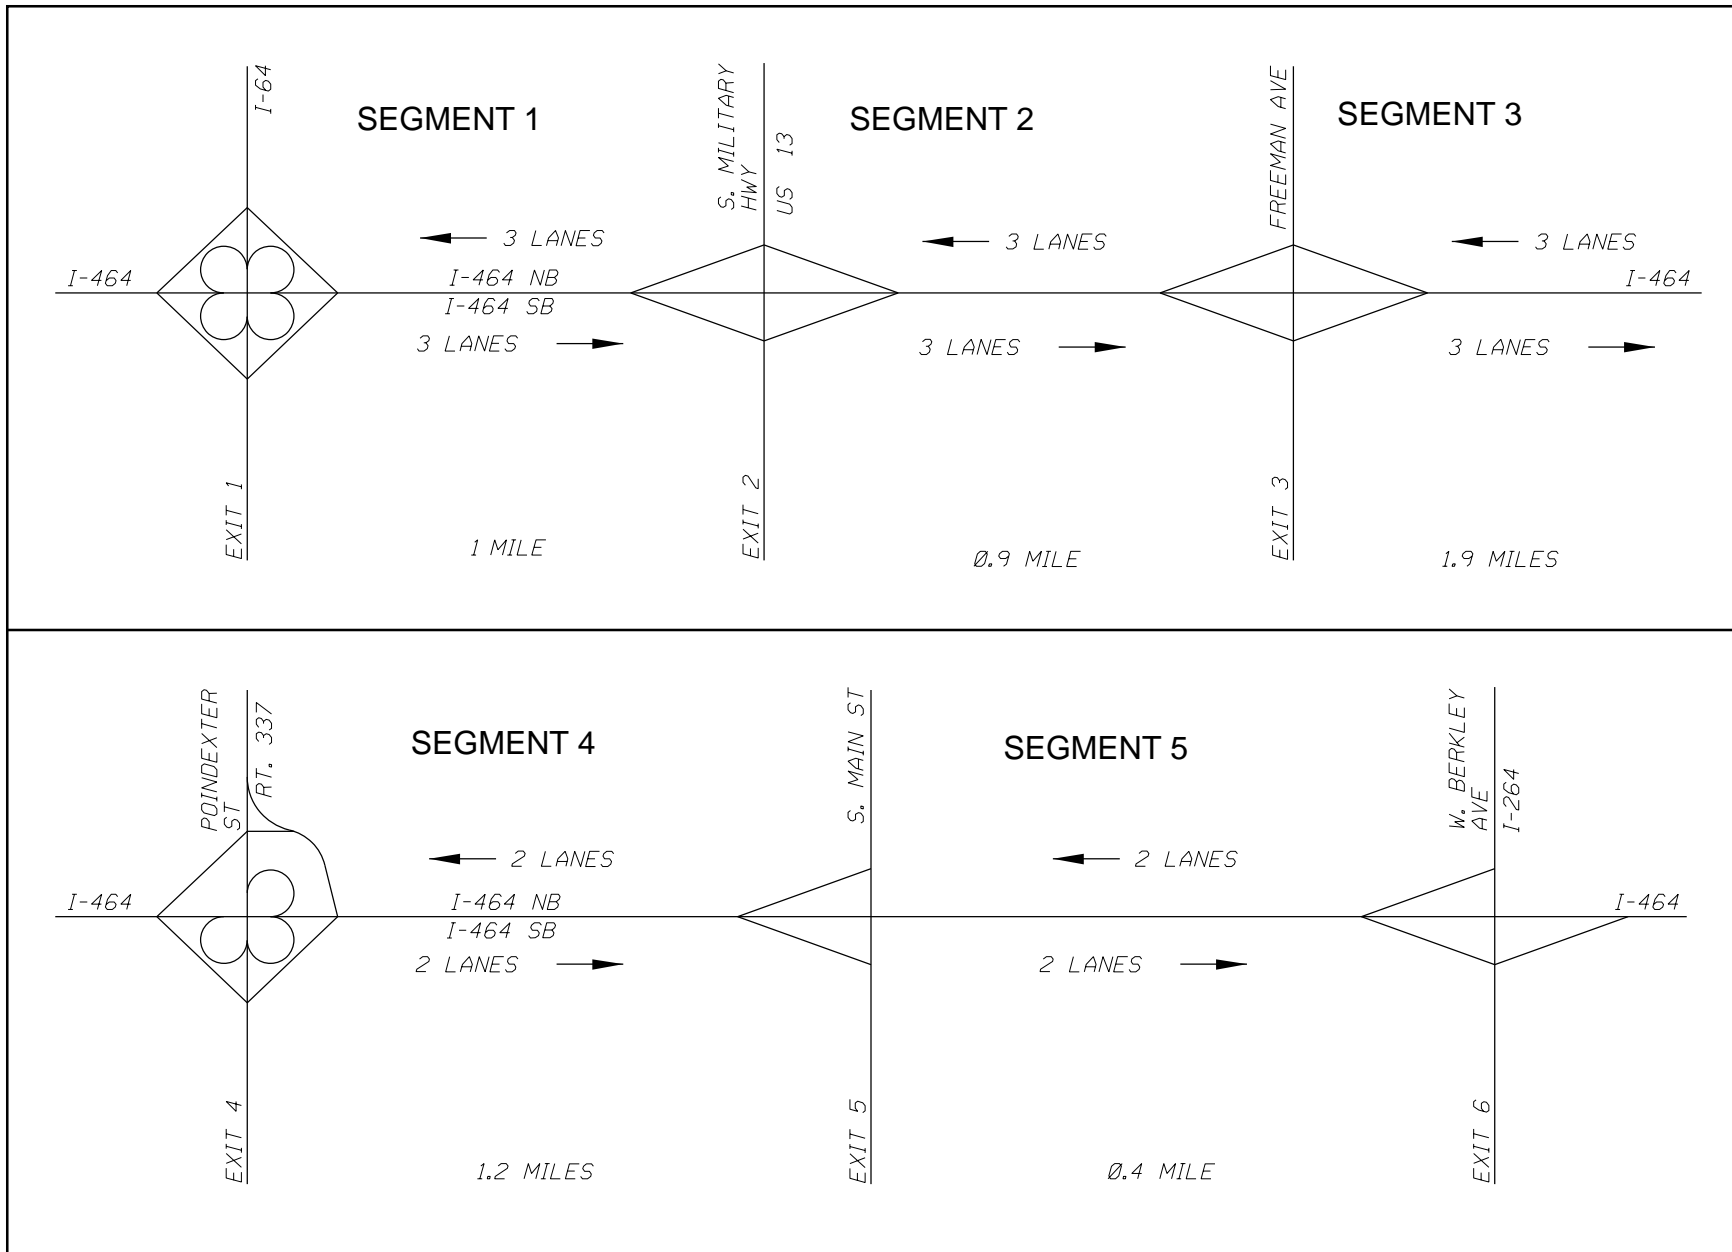

Interstate 95 - North Carolina State Line through Exit 13

Interstate 95 - Exit 17 through Exit 33

Interstate 264 - I-64 / I-664 through Exit 7

Interstate 264 - Exit 8 through Exit 14

Interstate 264 - Exit 15 through Exit 22

Interstate 464 - Exit 1 through Exit 6

Interstate 564 - I-64 through Admiral Taussig Blvd

Interstate 664 - Exit 1 through Exit 7

Interstate 664 - Exit 8 through I-64 / I-264