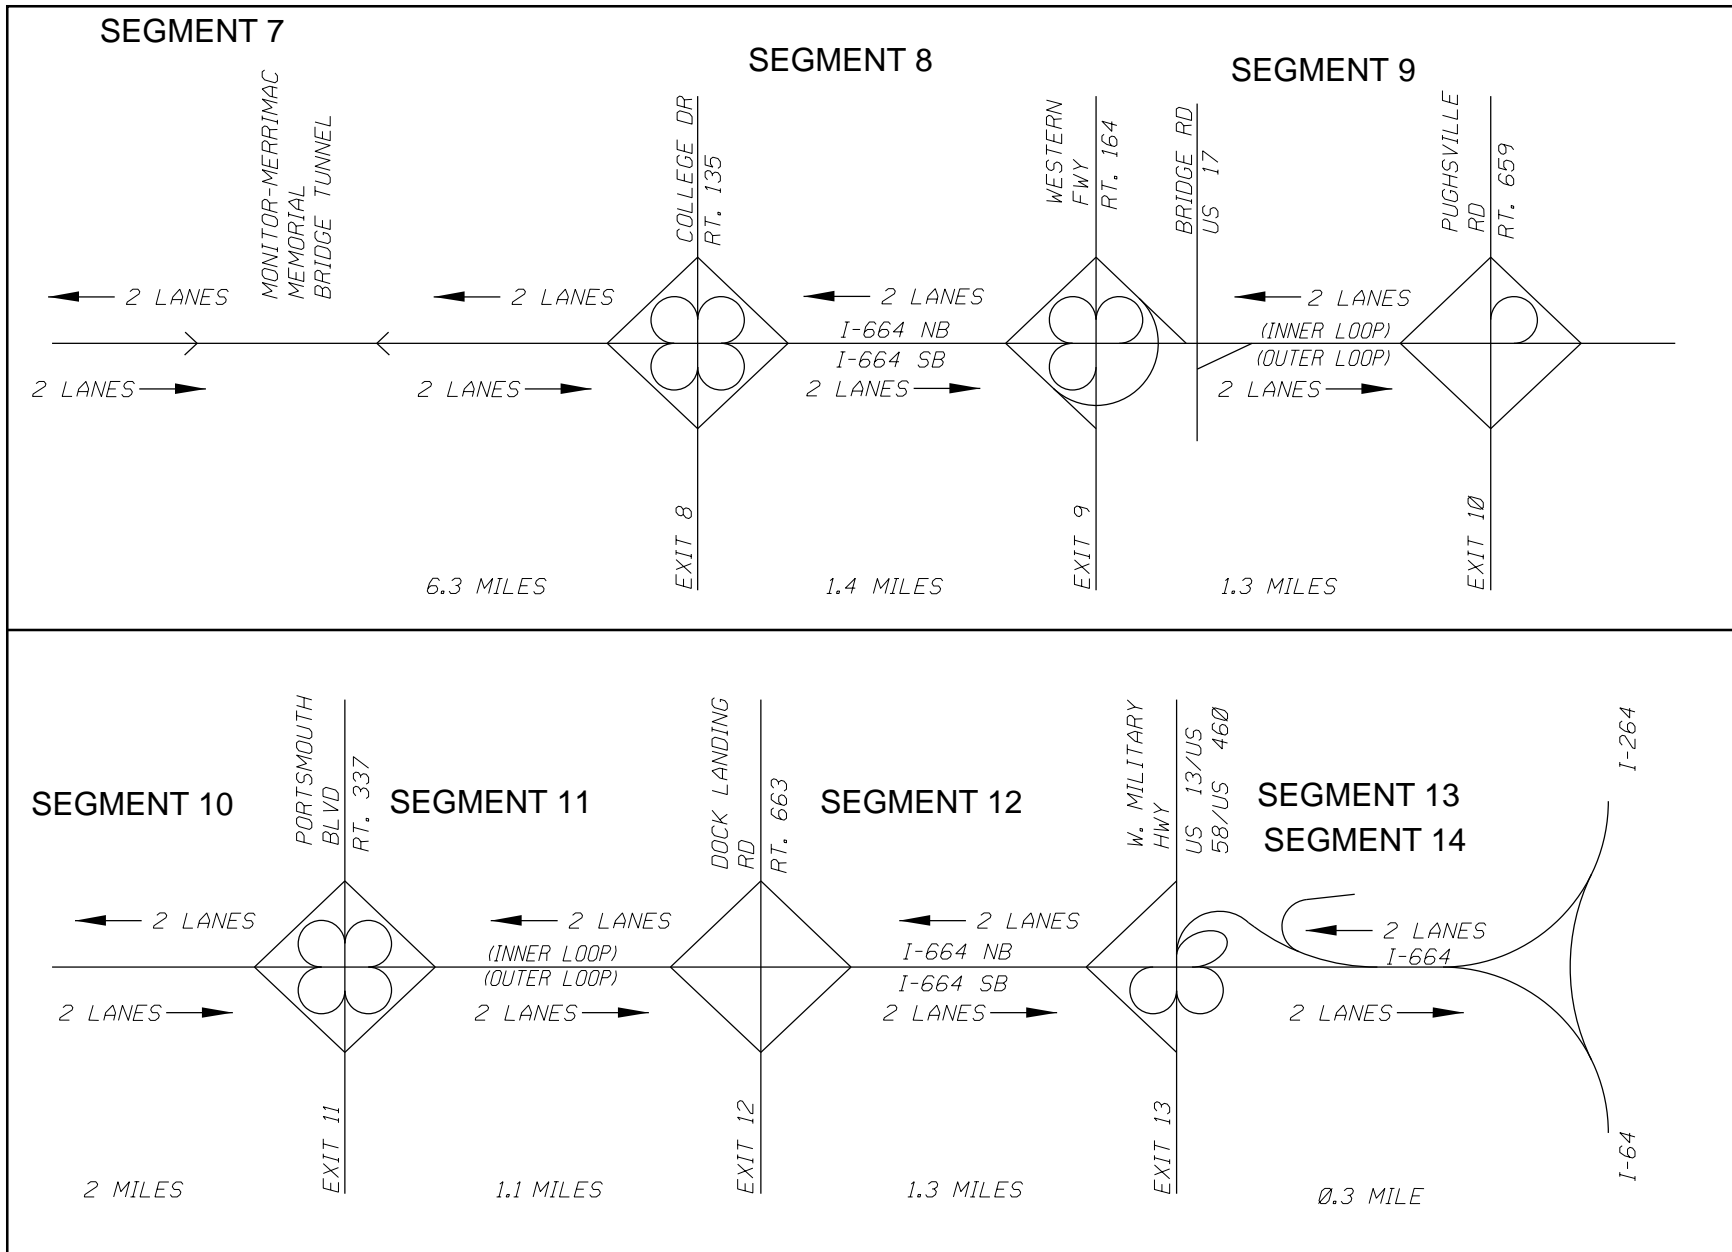

Interstate 64 - Exit 220 through Exit 247

Interstate 64 - Exit 247 through Exit 263

Interstate 64 - Exit 264 through Exit 274

Interstate 64 - Exit 276 through Exit 286

Interstate 64 - Exit 289 through Exit 299

Interstate 95 - North Carolina State Line through Exit 13

Interstate 95 - Exit 17 through Exit 33

Interstate 264 - I-64 / I-664 through Exit 7

Interstate 264 - Exit 8 through Exit 14

Interstate 264 - Exit 15 through Exit 22

Interstate 464 - Exit 1 through Exit 6

Interstate 564 - I-64 through Admiral Taussig Blvd

Interstate 664 - Exit 1 through Exit 7

Interstate 664 - Exit 8 through I-64 / I-264