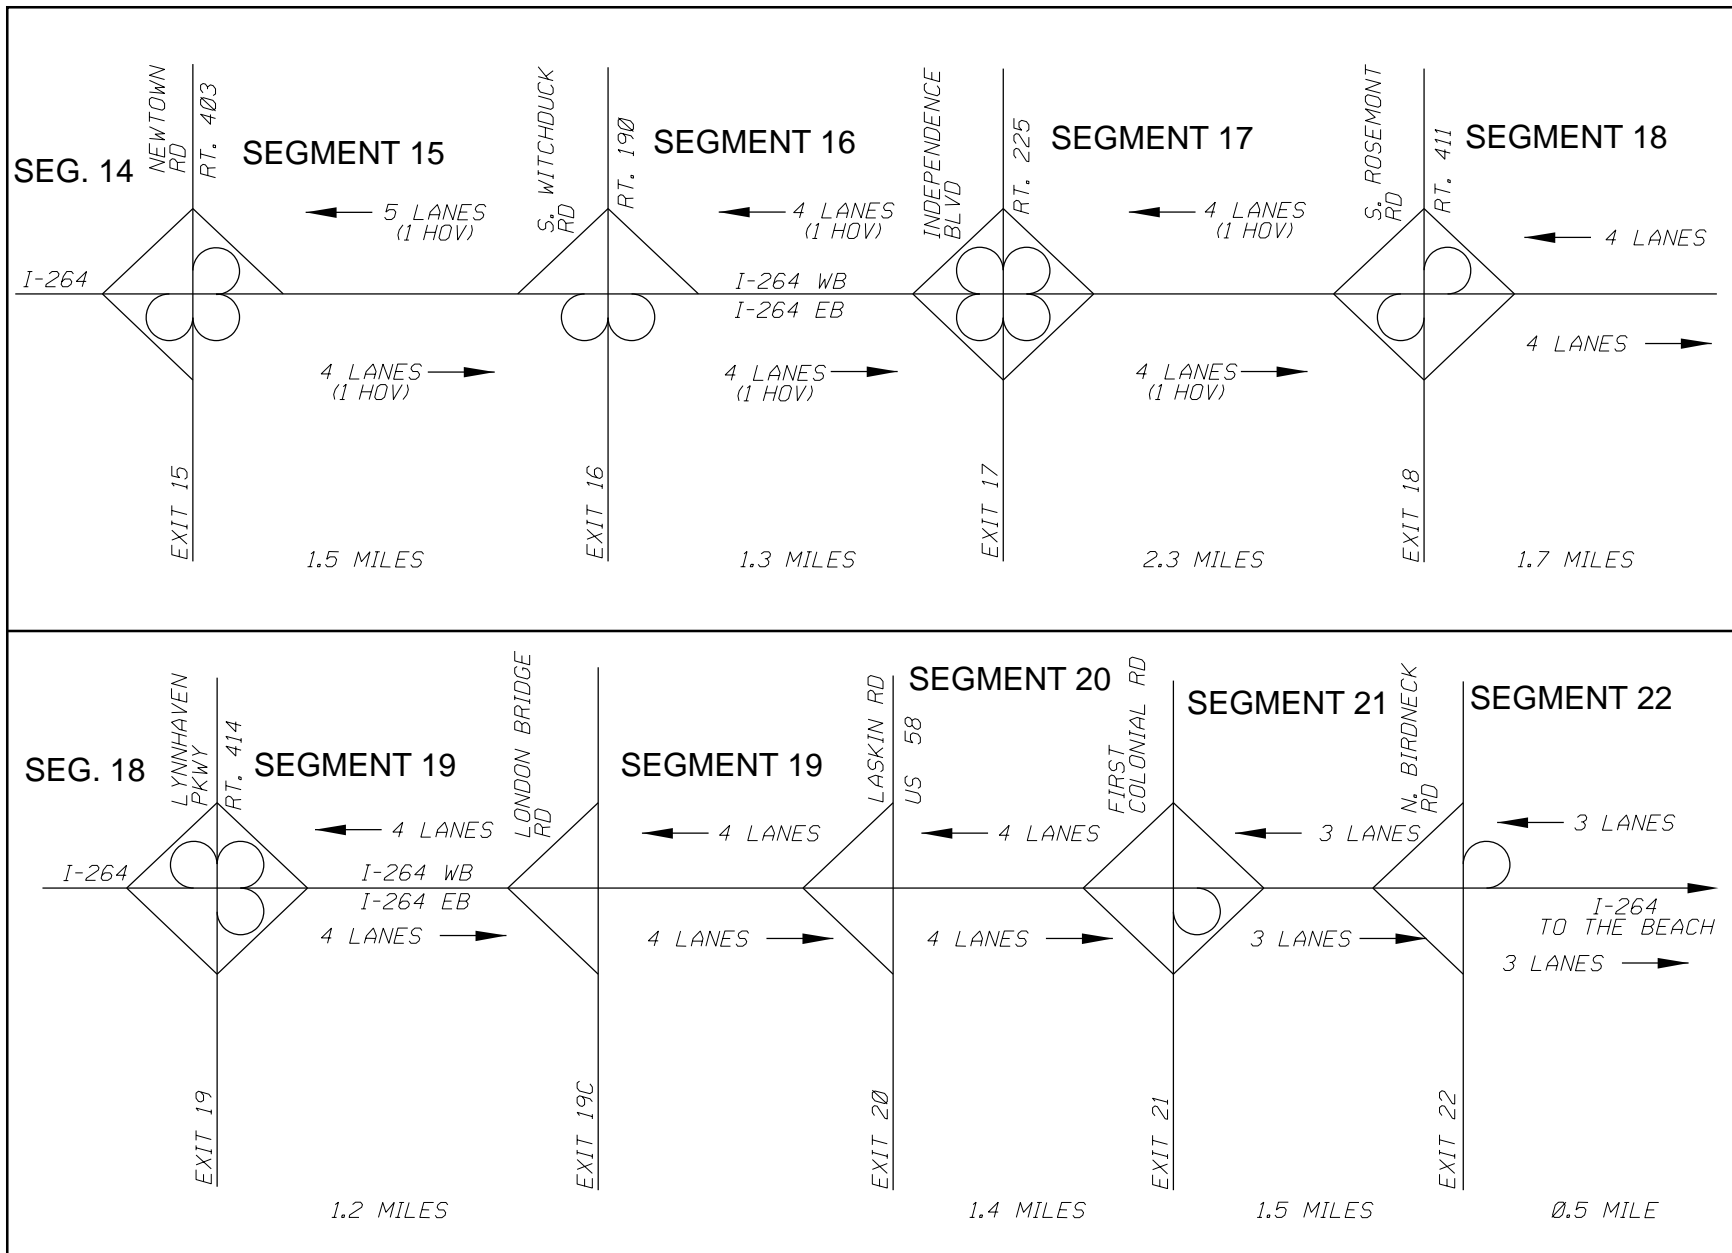

Interstate 64 - Exit 220 through Exit 247

Interstate 64 - Exit 247 through Exit 263

Interstate 64 - Exit 264 through Exit 274

Interstate 64 - Exit 276 through Exit 286

Interstate 64 - Exit 289 through Exit 299

Interstate 95 - North Carolina State Line through Exit 13

Interstate 95 - Exit 17 through Exit 33

Interstate 264 - I-64 / I-664 through Exit 7

Interstate 264 - Exit 8 through Exit 14

Interstate 264 - Exit 15 through Exit 22

Interstate 464 - Exit 1 through Exit 6

Interstate 564 - I-64 through Admiral Taussig Blvd

Interstate 664 - Exit 1 through Exit 7

Interstate 664 - Exit 8 through I-64 / I-264