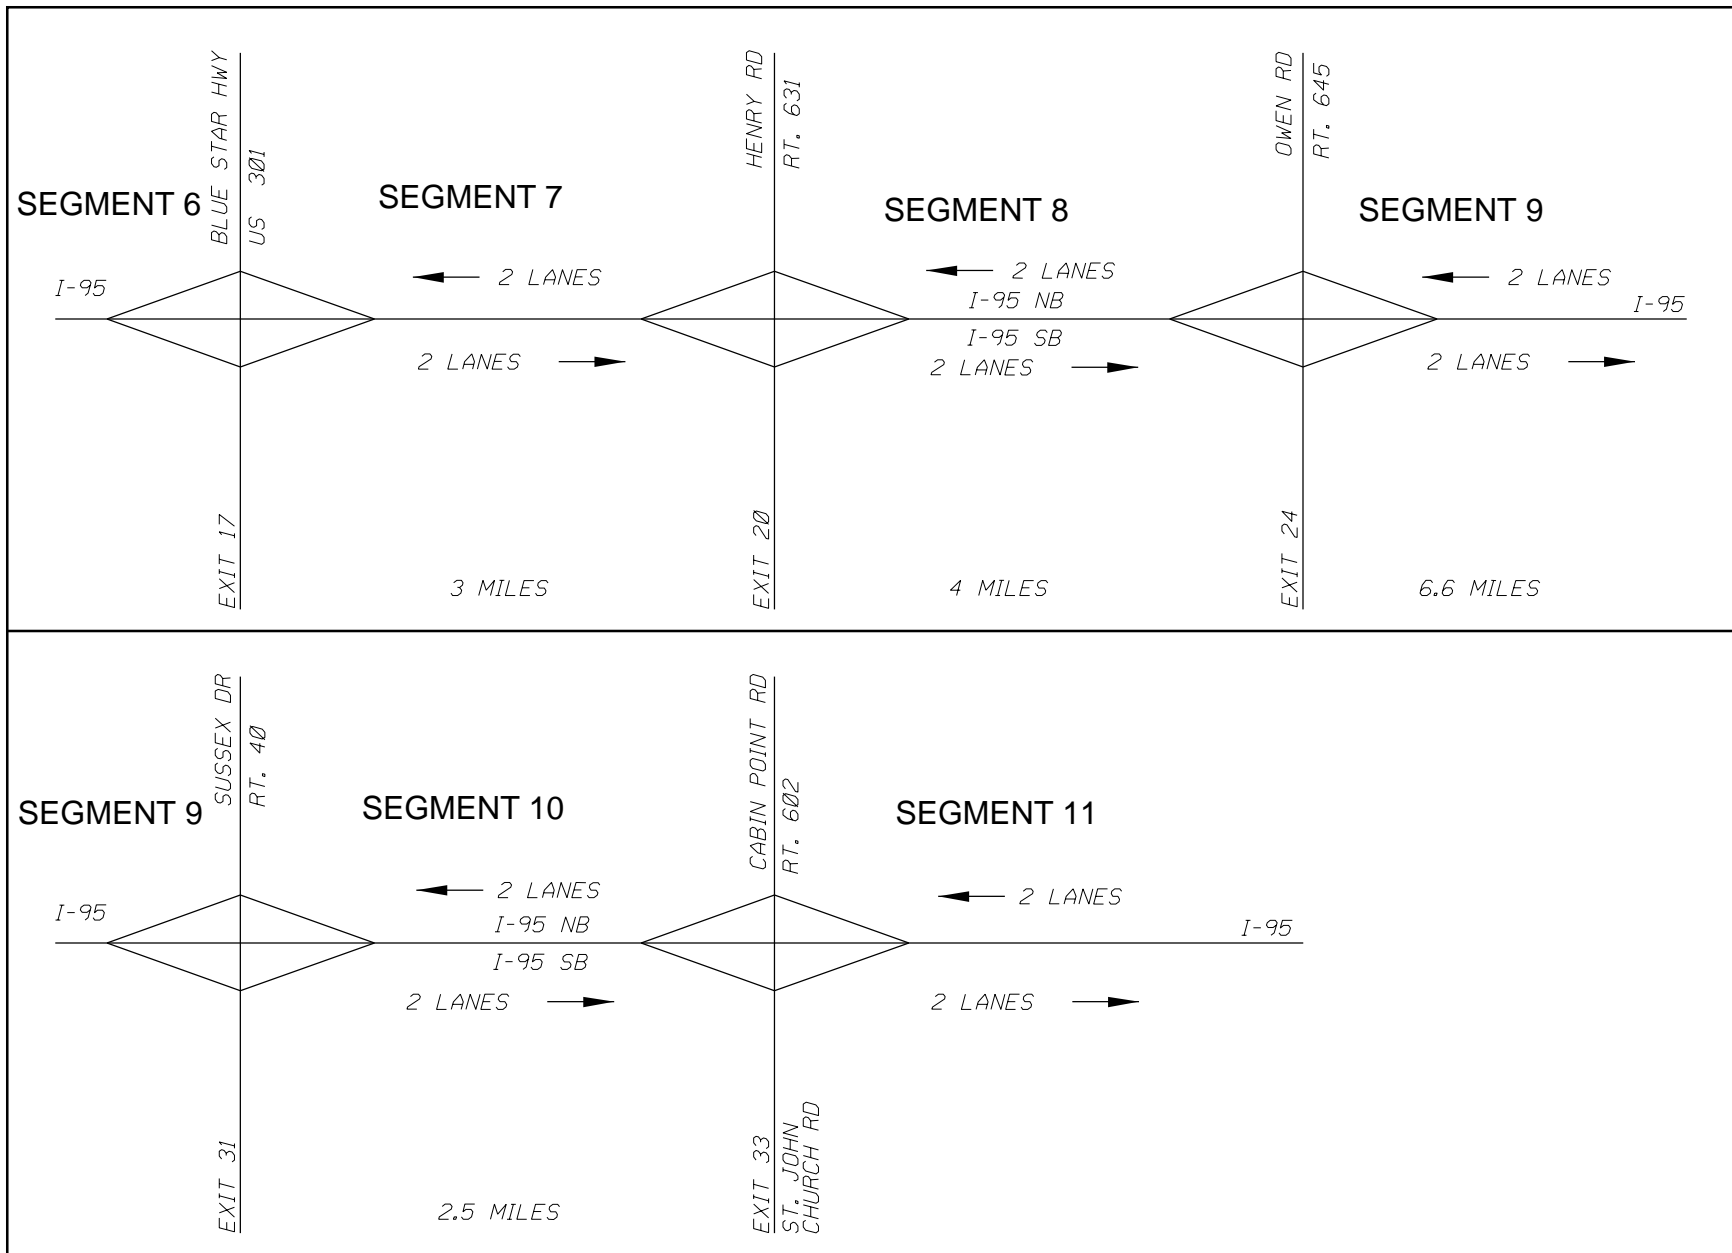

Interstate 64 - Exit 220 through Exit 247

Interstate 64 - Exit 247 through Exit 263

Interstate 64 - Exit 264 through Exit 274

Interstate 64 - Exit 276 through Exit 286

Interstate 64 - Exit 289 through Exit 299

Interstate 95 - North Carolina State Line through Exit 13

Interstate 95 - Exit 17 through Exit 33

Interstate 264 - I-64 / I-664 through Exit 7

Interstate 264 - Exit 8 through Exit 14

Interstate 264 - Exit 15 through Exit 22

Interstate 464 - Exit 1 through Exit 6

Interstate 564 - I-64 through Admiral Taussig Blvd

Interstate 664 - Exit 1 through Exit 7

Interstate 664 - Exit 8 through I-64 / I-264