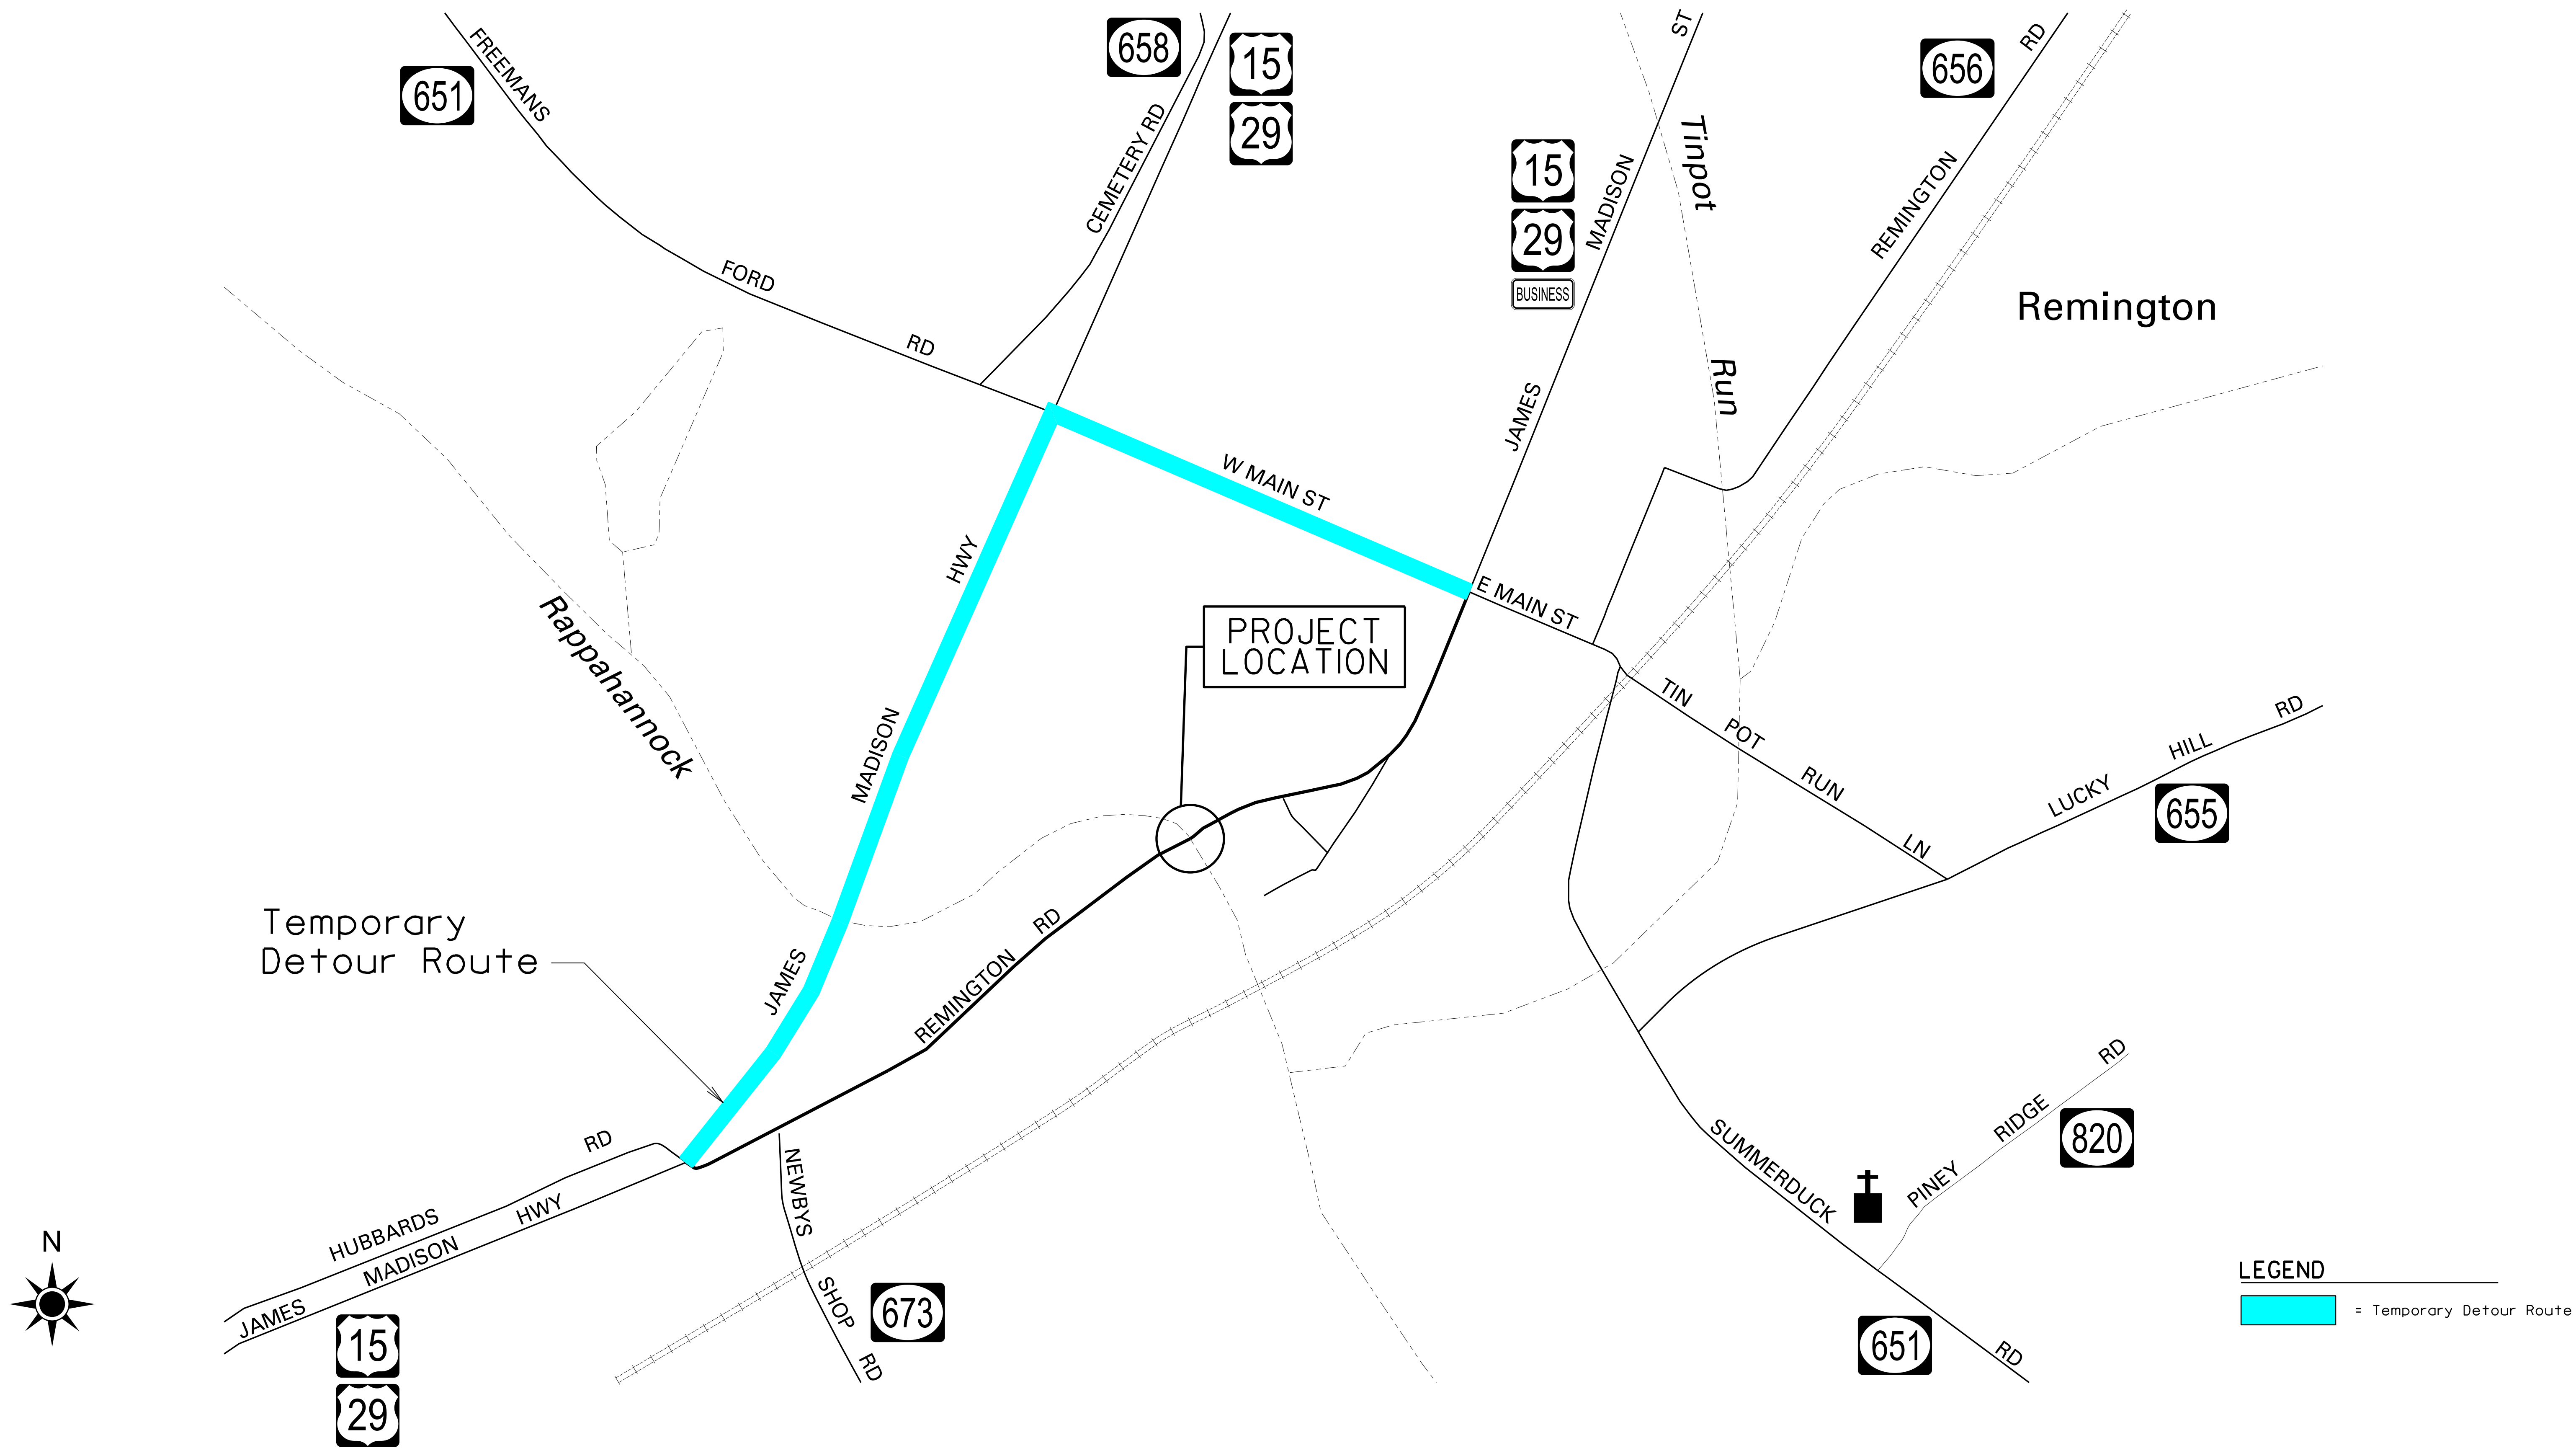

Temporary Detour Route

Bridge Rehabilitation on Rte. 15 over Rappahannock River

Temporary Detour Route

PROJECT LOCATION

LEGEND
 = Temporary Detour Route